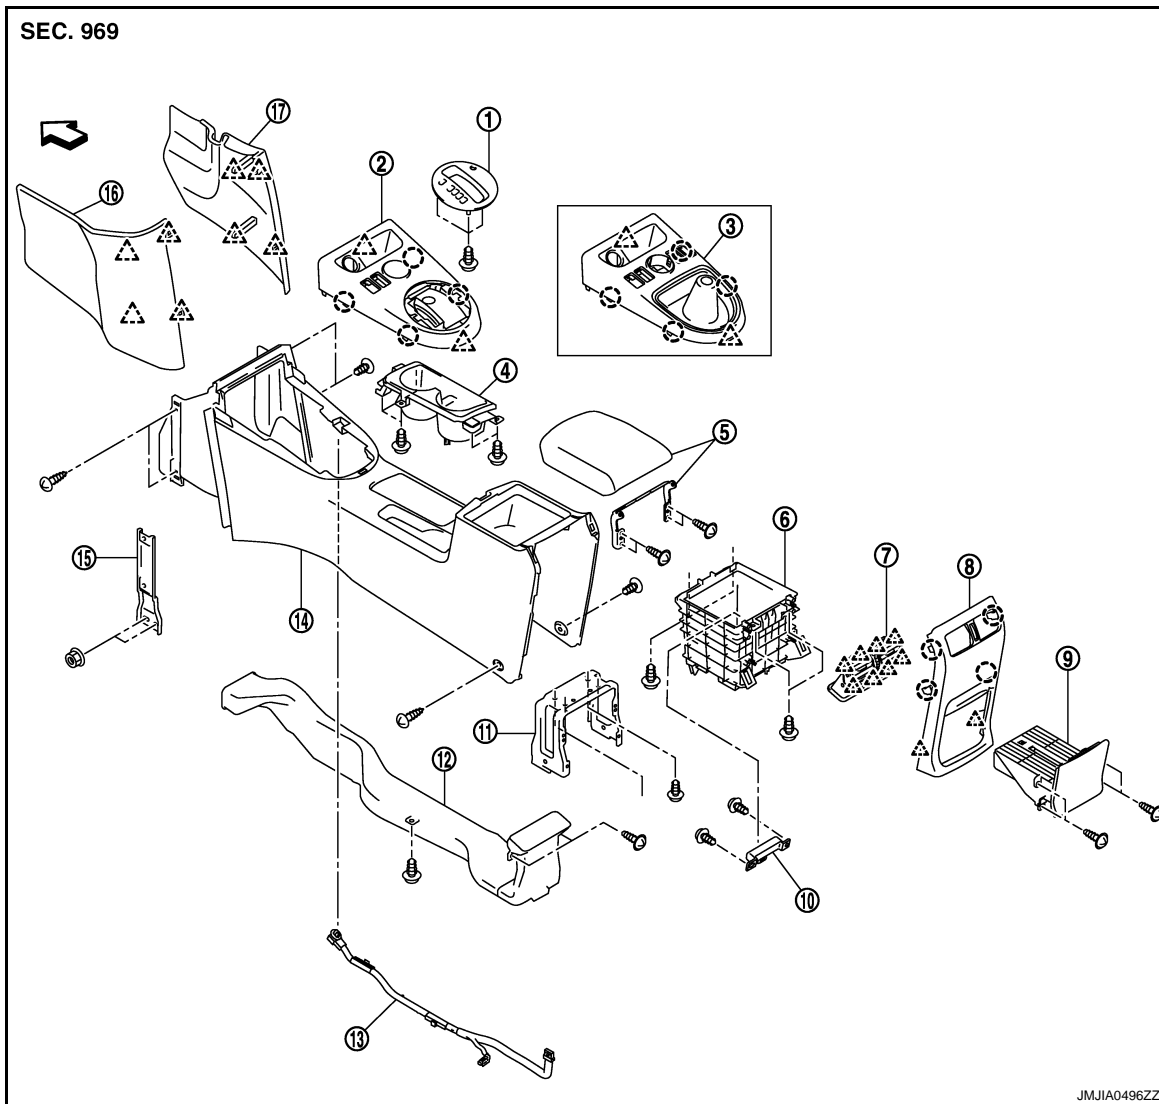

CENTER CONSOLE ASSEMBLY

< ON-VEHICLE REPAIR >

CENTER CONSOLE ASSEMBLY

Exploded View

INFOID:000000001160450

CENTER CONSOLE

- | | | |
|---------------------------------------|--|--|
| 1. Indicator assembly (AT/CVT models) | 2. Console finisher assembly (AT/CVT models) | 3. Console finisher assembly (MT models) |
| 4. Cup holder assembly | 5. Console lid assembly | 6. Console box assembly |
| 7. Rear ventilator grille | 8. Console rear finisher | 9. Rear cup holder assembly |
| 10. Inside key antenna | 11. Console rear bracket | 12. Rear ventilator duct |
| 13. Console sub harness | 14. Console body | 15. Console bracket |
| 16. Instrument lower cover (LH) | 17. Instrument lower cover (RH) | |

○ : Clip

△ : Pawl

□ : Metal clip

Removal and Installation

INFOID:000000001451987

REMOVAL

- Put selector lever in drive position. (AT and CVT Models only)

A
B
C
D
E
F
G
H
I
P
K
L
M
N
O
P