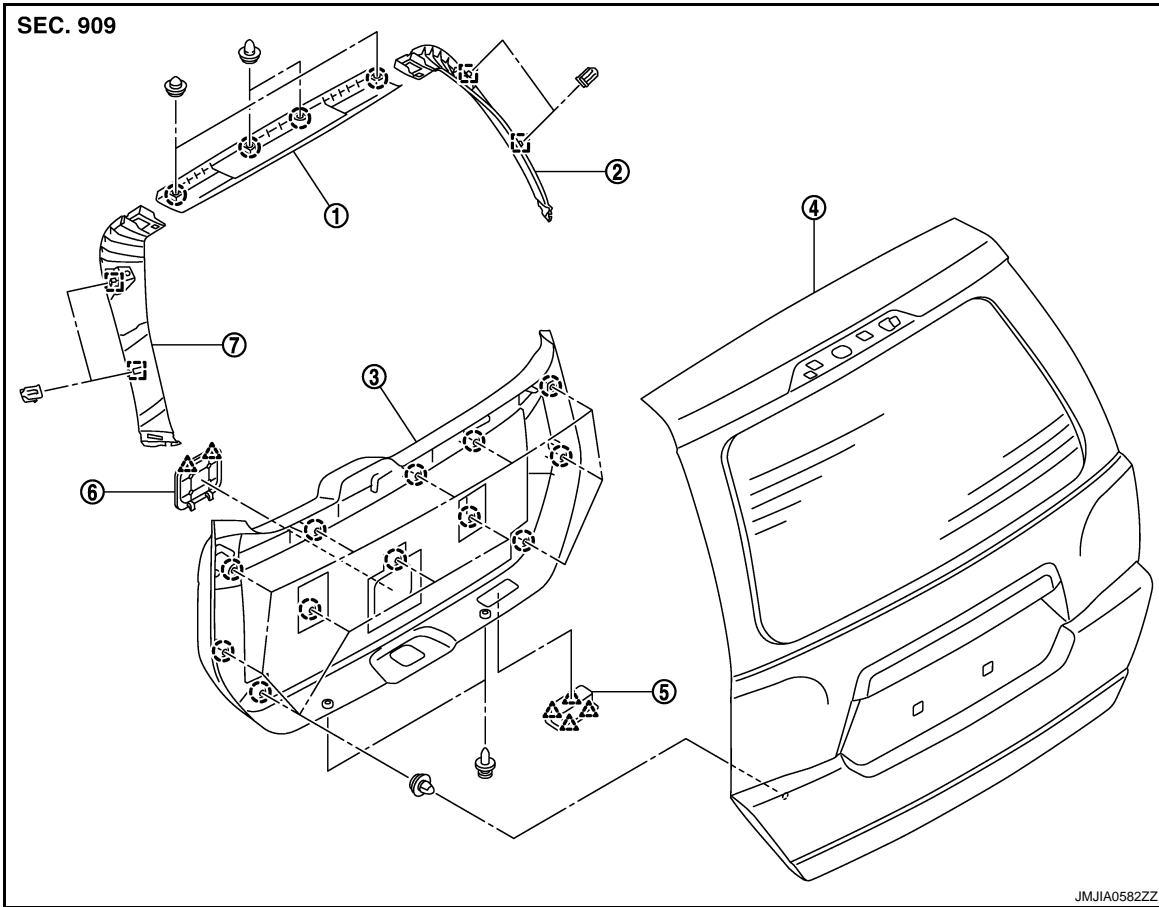

# BACK DOOR TRIM

< ON-VEHICLE REPAIR >

## BACK DOOR TRIM

Exploded View

INFOID:000000001160472

- |                                     |                                     |                                   |
|-------------------------------------|-------------------------------------|-----------------------------------|
| 1. Back door upper finisher inner   | 2. Back door side finisher inner RH | 3. Back door lower finisher inner |
| 4. Back door assembly               | 5. Pull handle                      | 6. Back door mask                 |
| 7. Back door side finisher inner LH |                                     |                                   |

### Removal and Installation

INFOID:000000001160473