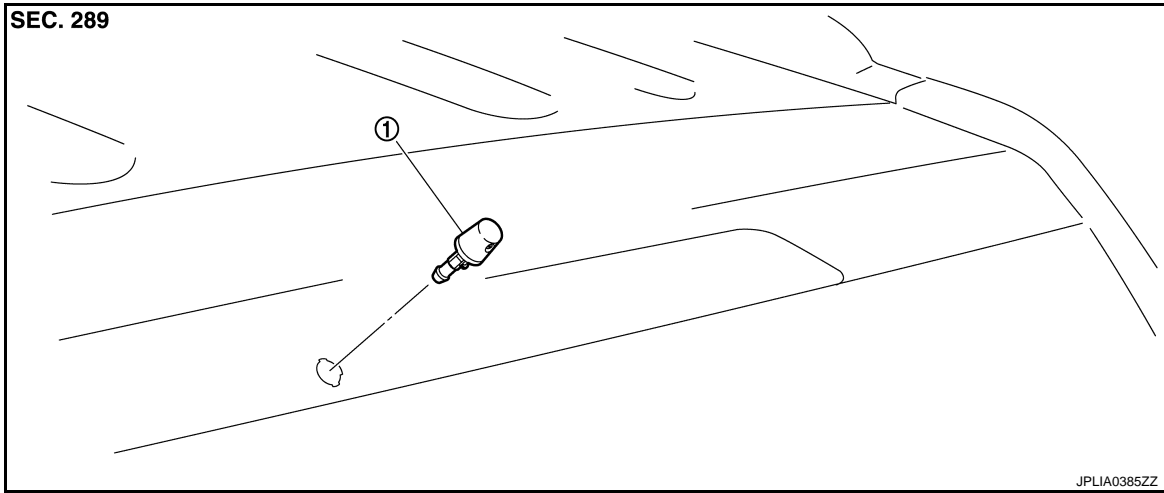

# REAR WASHER NOZZLE AND TUBE

< ON-VEHICLE REPAIR >

## REAR WASHER NOZZLE AND TUBE

Exploded View

INFOID:000000001306512

1. Rear washer nozzle